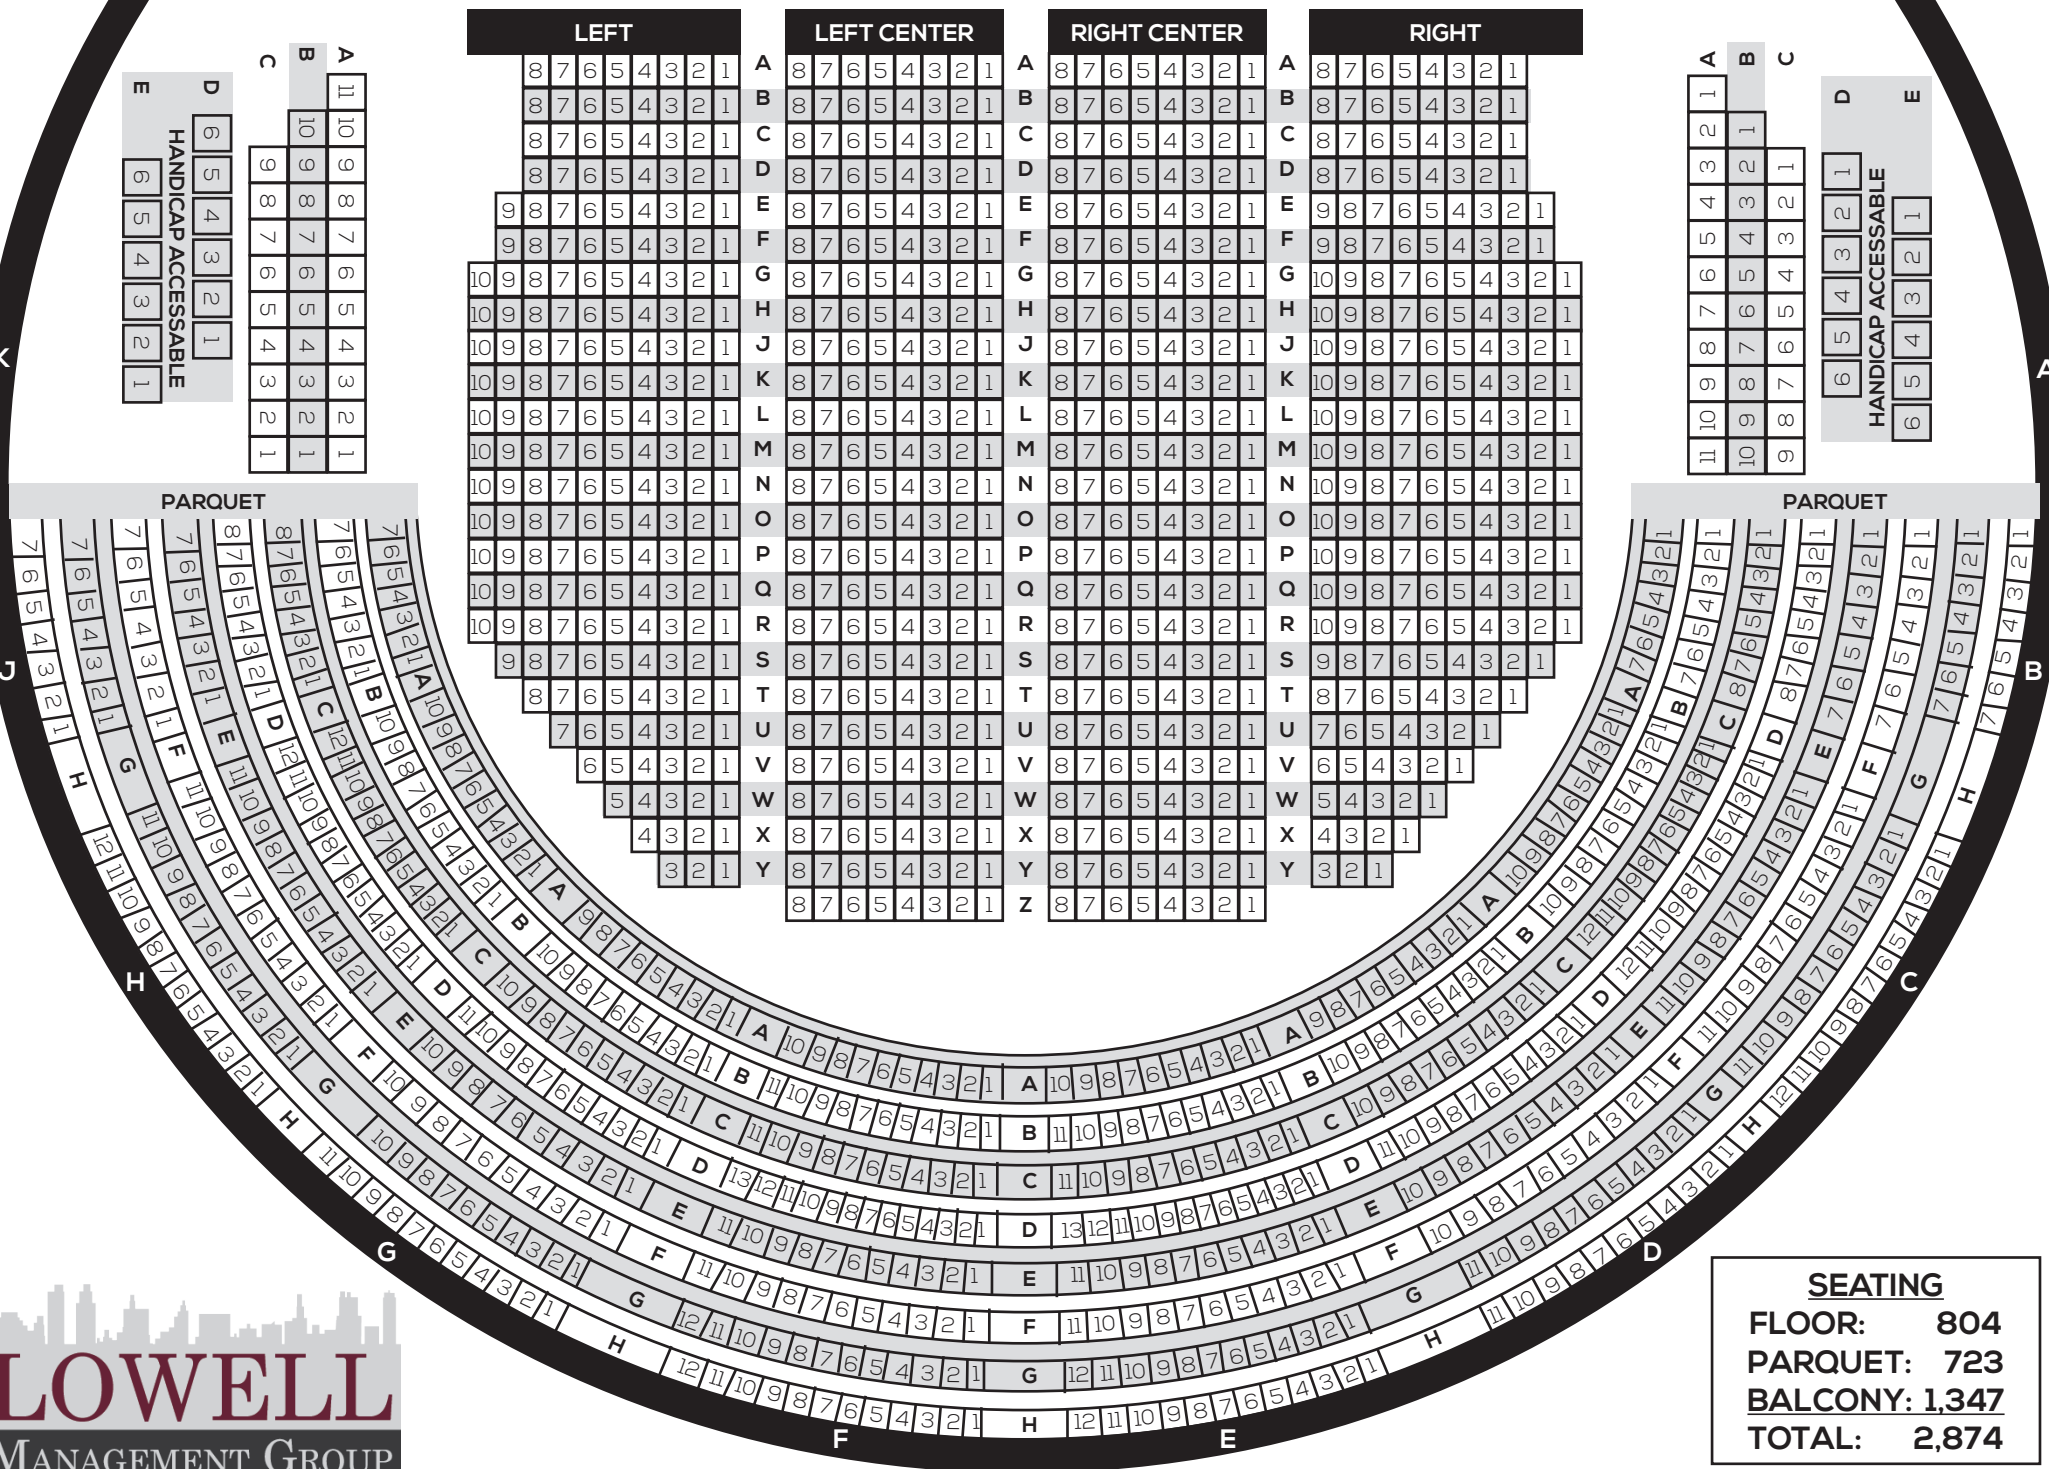

FLOOR SEATING: STANDARD LMA LAYOUT

STAGE

SEATING

FLOOR: 804
 PARQUET: 723
 BALCONY: 1,347
 TOTAL: 2,874