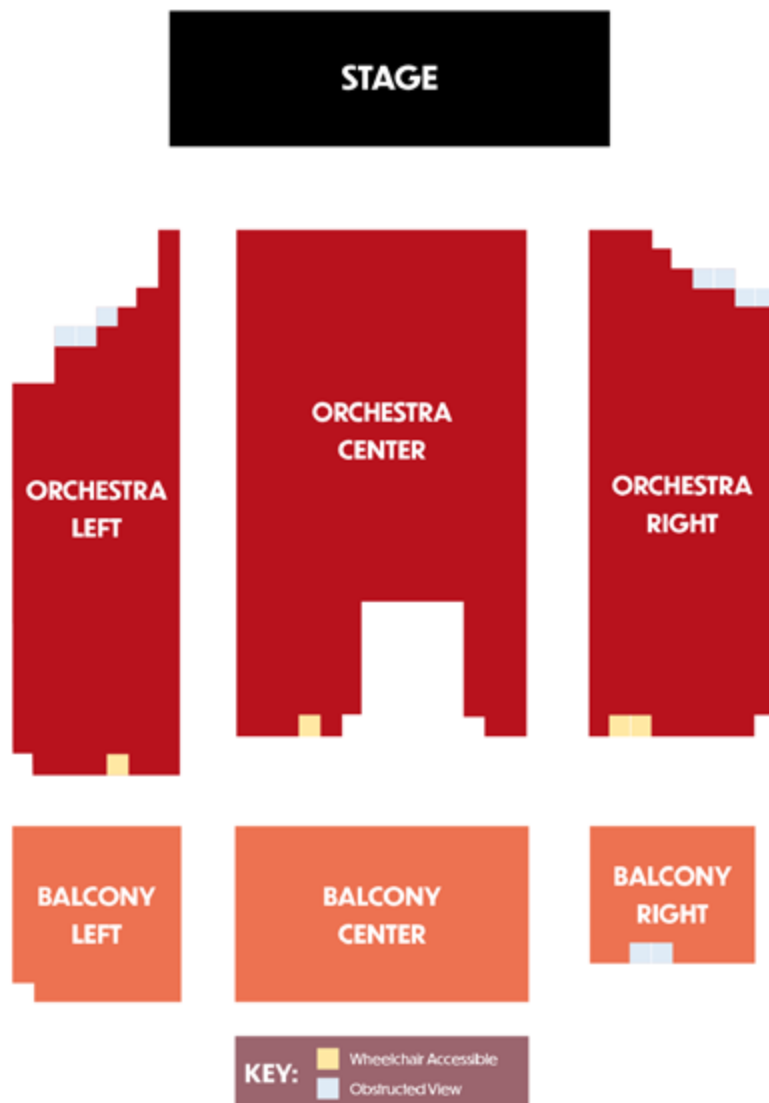

Building Layout | Seating Charts | Parking

SEATING CHART

PARKING

Parking | CRANSTON

- STREET PARKING: NO LIMIT**
FREE
- PARKING LOTS: NO LIMIT**
FREE FOR PARK CUSTOMERS

MAP & ROUTING

This venue conveniently routes with other Northeast buildings. For routing partners, please contact Andrew Holden or Erik Raneo.

MONITORS

- (12X) Clair SRM 12" Bi-Amped Monitors
- (12X) Crown 3600 used for 12 separate mixes

SCREEN

- Da-Lite 18' x 11' Fixed Screen (front and rear projection capabilities)

PROJECTOR

- Barco RLM-W6 (6,000 lumen)
- (0.77 - 1) Fixed Short Thrown RDL Lens