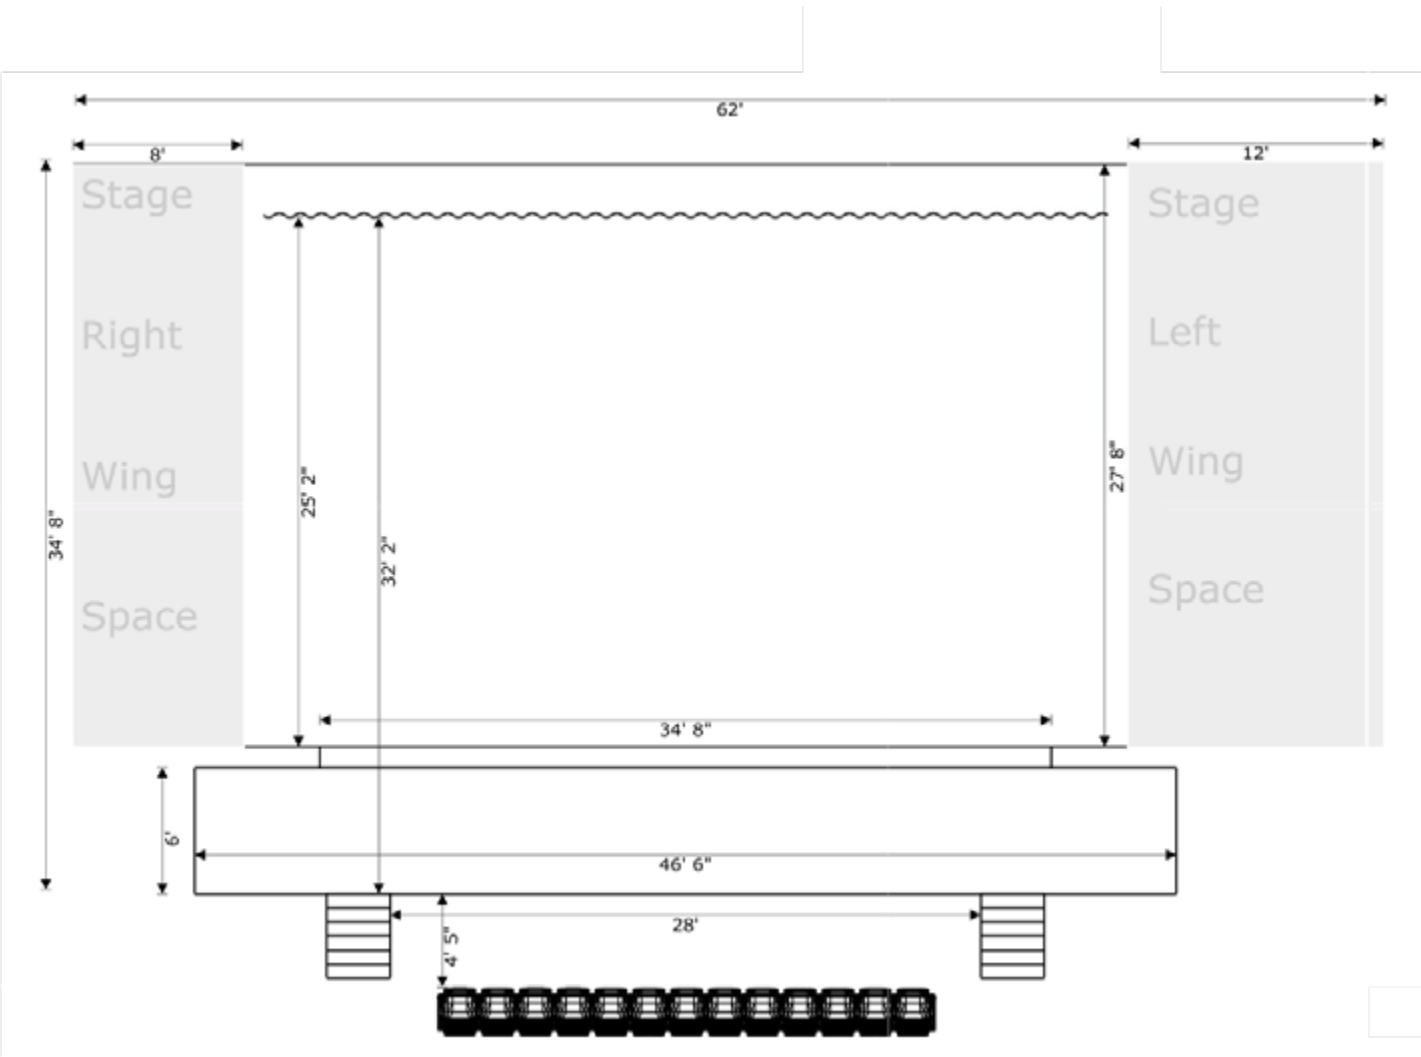

STAGE SPECIFICATIONS

LOAD-IN

Load in is behind the park on Pontiac Ave.

Park Bus & Trailer along Pontiac Ave for load-in.

LOAD-IN DOCK

LIGHTING

HOUSE CONSOLE

- ETC Ion Xe 20
- Full complement of LED Lighting Fixtures (both moving and non-moving)