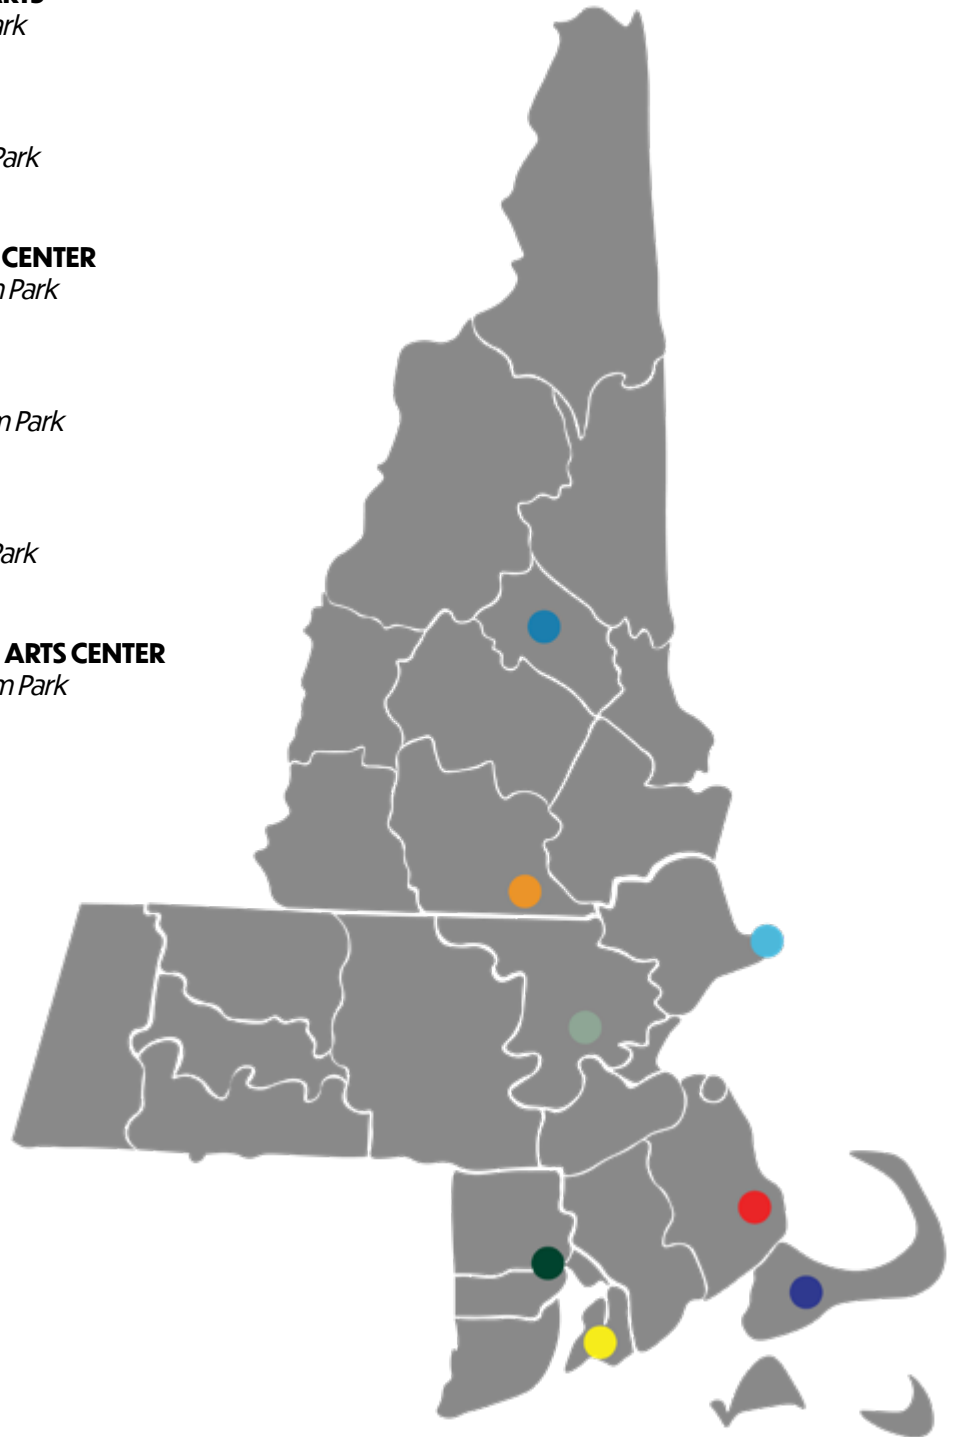

MAP & ROUTING

This venue conveniently routes with other Northeast buildings. For routing partners, please contact Andrew Holden or Erik Raneo.

PLYMOUTH MEMORIAL HALL
Plymouth, MA - *48 miles from Park*
Capacity: 1350

NASHUA CENTER FOR THE ARTS
Nashua, NH - *77 miles from Park*
Capacity: 750

COLONIAL THEATRE
Laconia, NH - *136 miles from Park*
Capacity: 750

SHALIN LIU PERFORMANCE CENTER
Rockport, MA - *85 miles from Park*
Capacity: 330

CARY MEMORIAL HALL
Lexington, MA - *53 miles from Park*
Capacity: 820

JPT FILM + EVENT CENTER
Newport, RI - *42 miles from Park*
Capacity: 472

BARNSTABLE PERFORMING ARTS CENTER
Barnstable, MA - *77 miles from Park*
Capacity: 1200

PARK THEATRE
Cranston, RI
Capacity: 1000