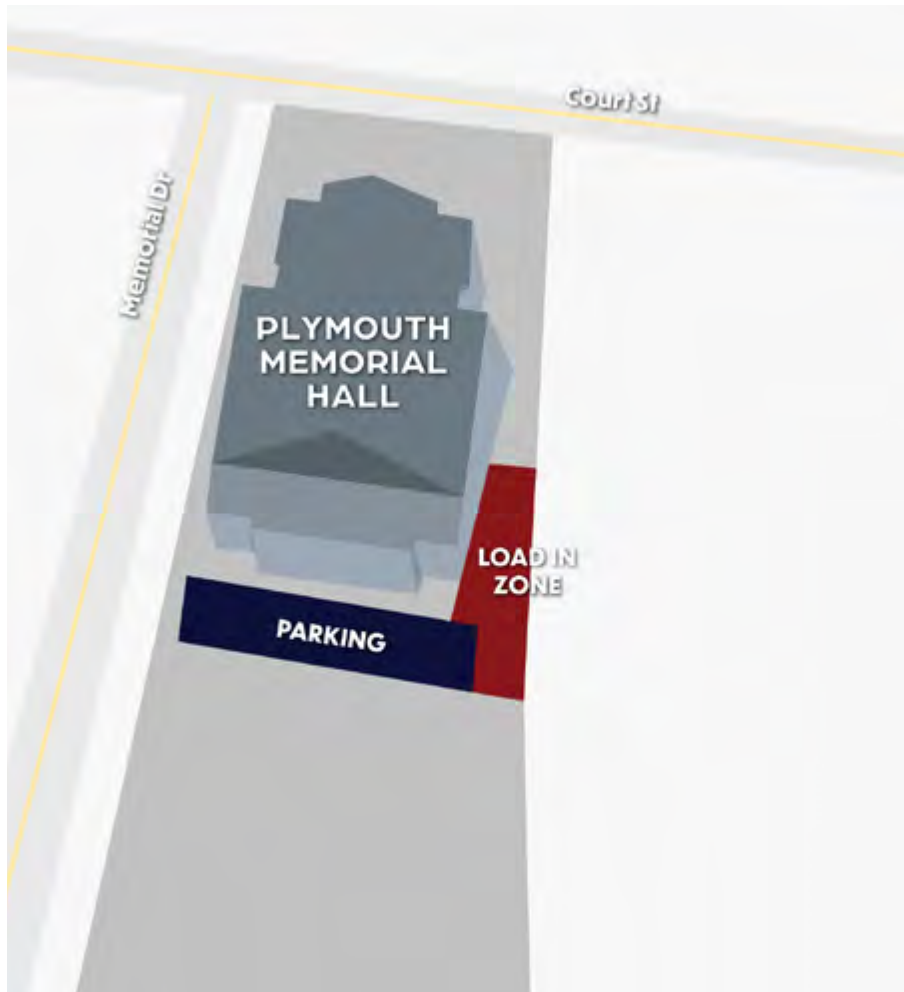

LOAD-IN

Parking and load in take place at the front of the back of the venue.

**83 Court St
Plymouth MA 02360**

Roughly 30' push into the building. 20' push through hallway to double doors that lead to House Left - audience level.

30' ramp up to 4' stage.