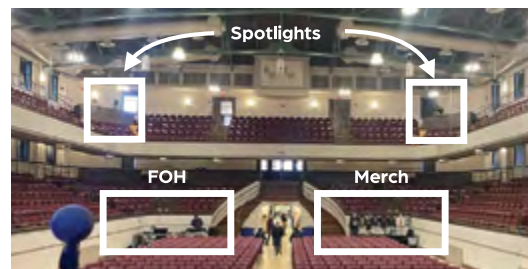

STAGE SPECIFICATIONS

LOCATIONS