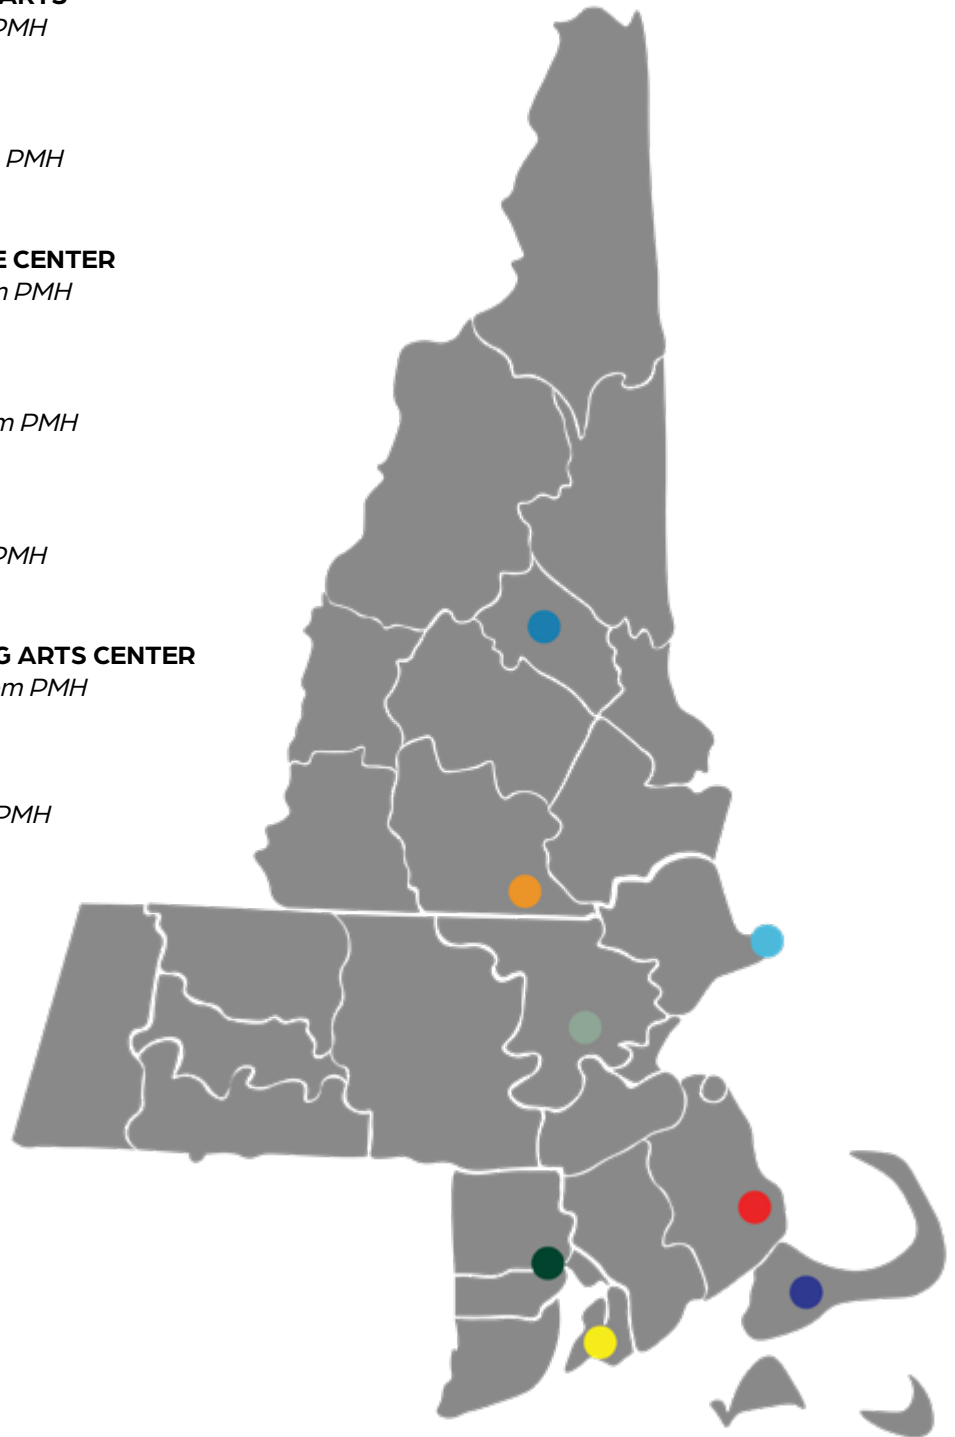

MAP & ROUTING

This venue conveniently routes with other Northeast buildings. For routing partners, please contact Andrew Holden or Erik Raneo.

- **PLYMOUTH MEMORIAL HALL**
  Plymouth, MA
  Capacity: 1350
- **NASHUA CENTER FOR THE ARTS**
  Nashua, NH - 86 miles from PMH
  Capacity: 750
- **COLONIAL THEATRE**
  Laconia, NH - 134 miles from PMH
  Capacity: 750
- **SHALIN LIU PERFORMANCE CENTER**
  Rockport, MA - 80 miles from PMH
  Capacity: 330
- **CARY MEMORIAL HALL**
  Lexington, MA - 58 miles from PMH
  Capacity: 820
- **JPT FILM + EVENT CENTER**
  Newport, RI - 60 miles from PMH
  Capacity: 472
- **BARNSTABLE PERFORMING ARTS CENTER**
  Barnstable, MA - 31 miles from PMH
  Capacity: 1200
- **PARK THEATRE**
  Cranston, RI - 57 miles from PMH
  Capacity: 1000