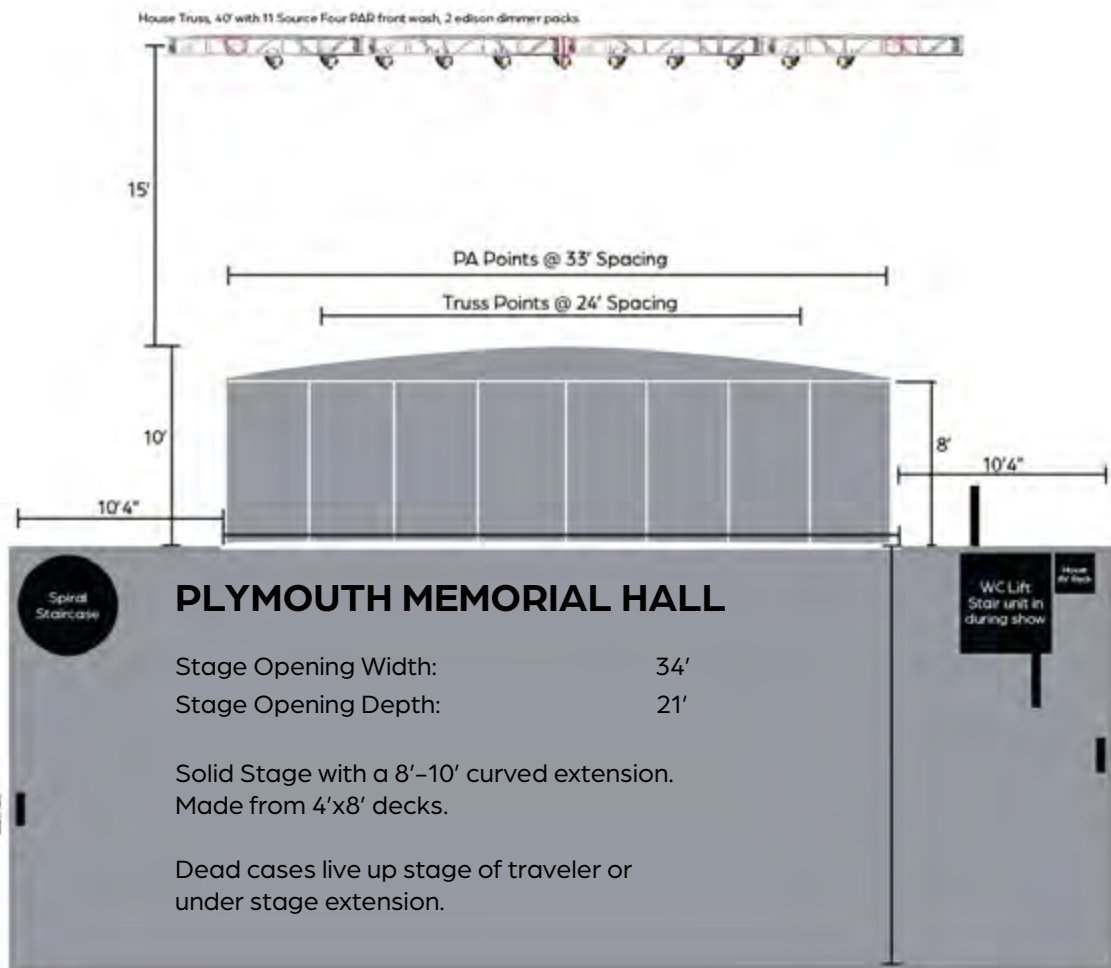

STAGE SPECIFICATIONS

STAGE LEFT