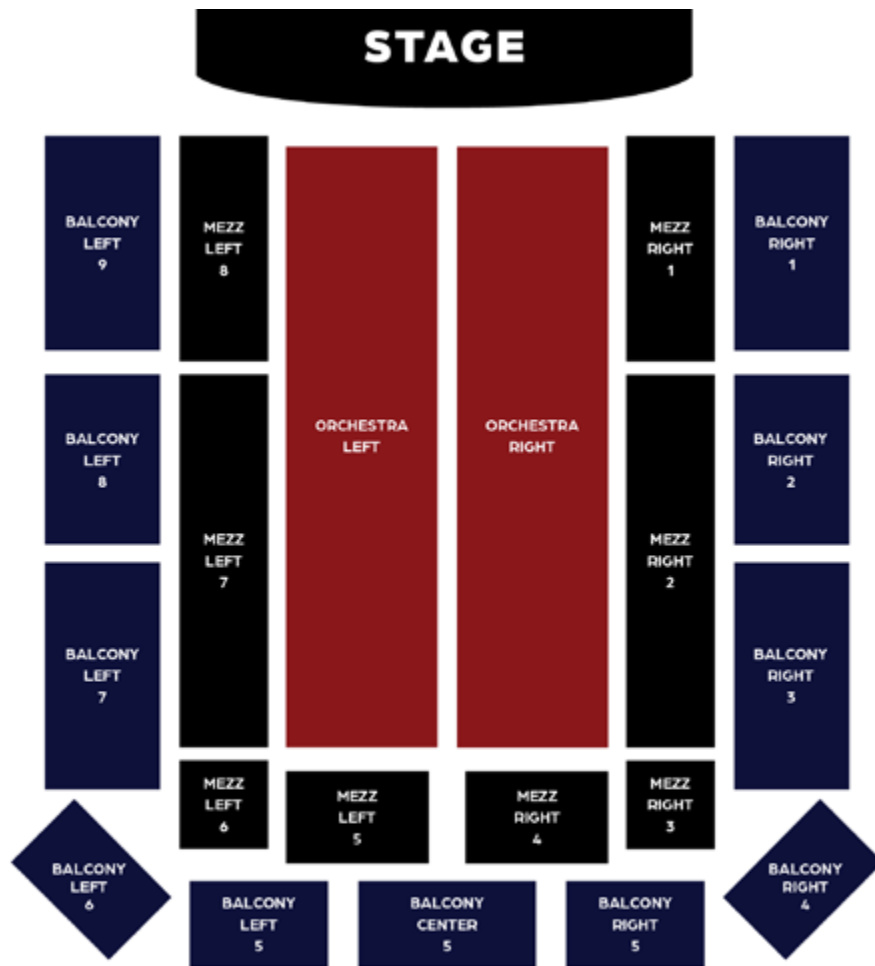

!

VENUE OVERVIEW

Building Layout | Seating Charts | Parking | Map & Routing

SEATING CHART

PLYMOUTH MEMORIAL HALL SEATING CHART

Capacity: 1,350 | STANDARD SEATING

PARKING

Parking