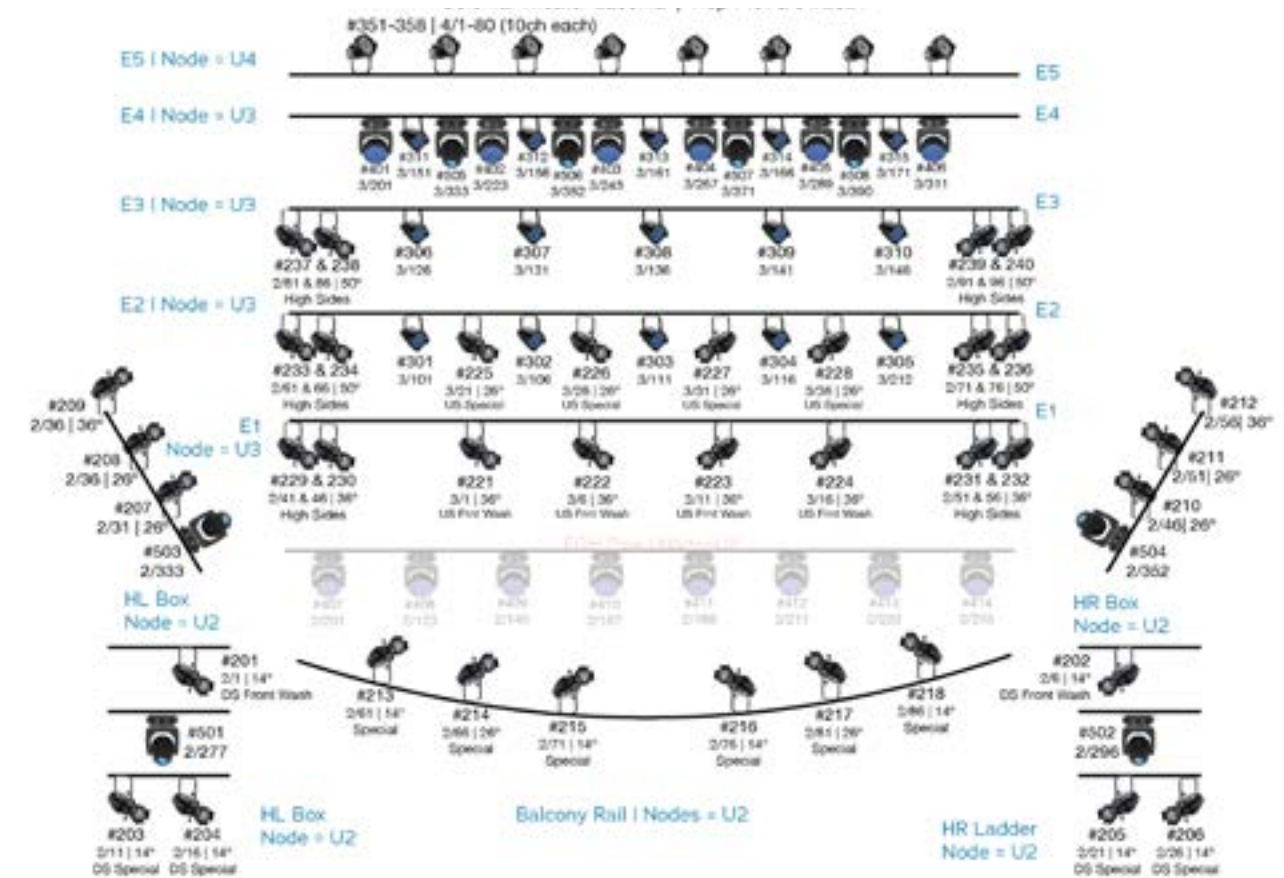

LIGHTING

HOUSE CONSOLE

- ETC Gio with two additional touch screen monitors - using SACN over Cat5 to communicate with features

HOUSE FIXTURES

- (40) ETC ColorSource Spot | P:01 / 5ch
- (15) ETC ColorSource PAR | P:01 / 5ch
- (8) ETC Selador Lustr Desire D6o | QS Direct General / 10ch
- (15) Chauvet Rogue R2X Wash
- (22) Chauvet Rogue R3 Spot

POSITIONS

The 5 on-stage line sets are motorized with ETC control

ATMOSPHERICS

There is no in-house hazer

Haze MUST be advanced no later than 2 weeks prior to event date

FOH AREA

Shared audio/lighting space - roughly 7' deep x 15' wide
Analog and ethernet

SOFT GOODS

- Upstage black traveler
- Flyable white cyc placed just downstage of upstage black traveler
- Midstage Traveler
- Multiple flyable legs midstage

- ETC ColorSource Spot | P:01 / 5ch
- ETC ColorSource PAR | P:01 / 5ch
- ETC Selador Lustr Desire D6o | QS Direct General / 10ch
- Chauvet Rogue R2X Wash
- Chauvet Rogue R3 Spot

= Fixture Number as set in house console

x/xxx = Universe / Address

xx° = lens barrel installed, where noted

House Console = ETC Gio (running EOS software, same as Element/Ion/Eos)

Space Fixtures (hanging on border #4 pipe):

- 9x Chauvet Rogue R2X Wash
- 2x ETC ColorSource Spot 2/50° lenses
- 14x Chauvet Rogue r3 Beam (profile not yet available, R2 Beam is close if needed)

Note that FOH pipe is greyed out, not yet installed