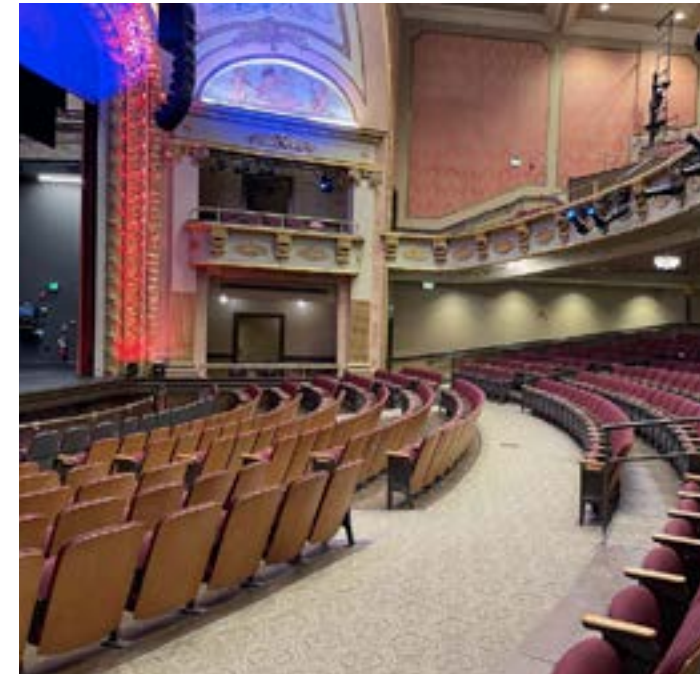

60' PUSH DIRECTLY TO STAGE RIGHT

ROLL UP AT END OF HALL ON STAGE RIGHT

STAGE

STAGE SPECIFICATIONS

The stage is 34' wide at proscenium opening and x 30' deep.

STAGE LEFT

STAGE RIGHT

LIGHTING