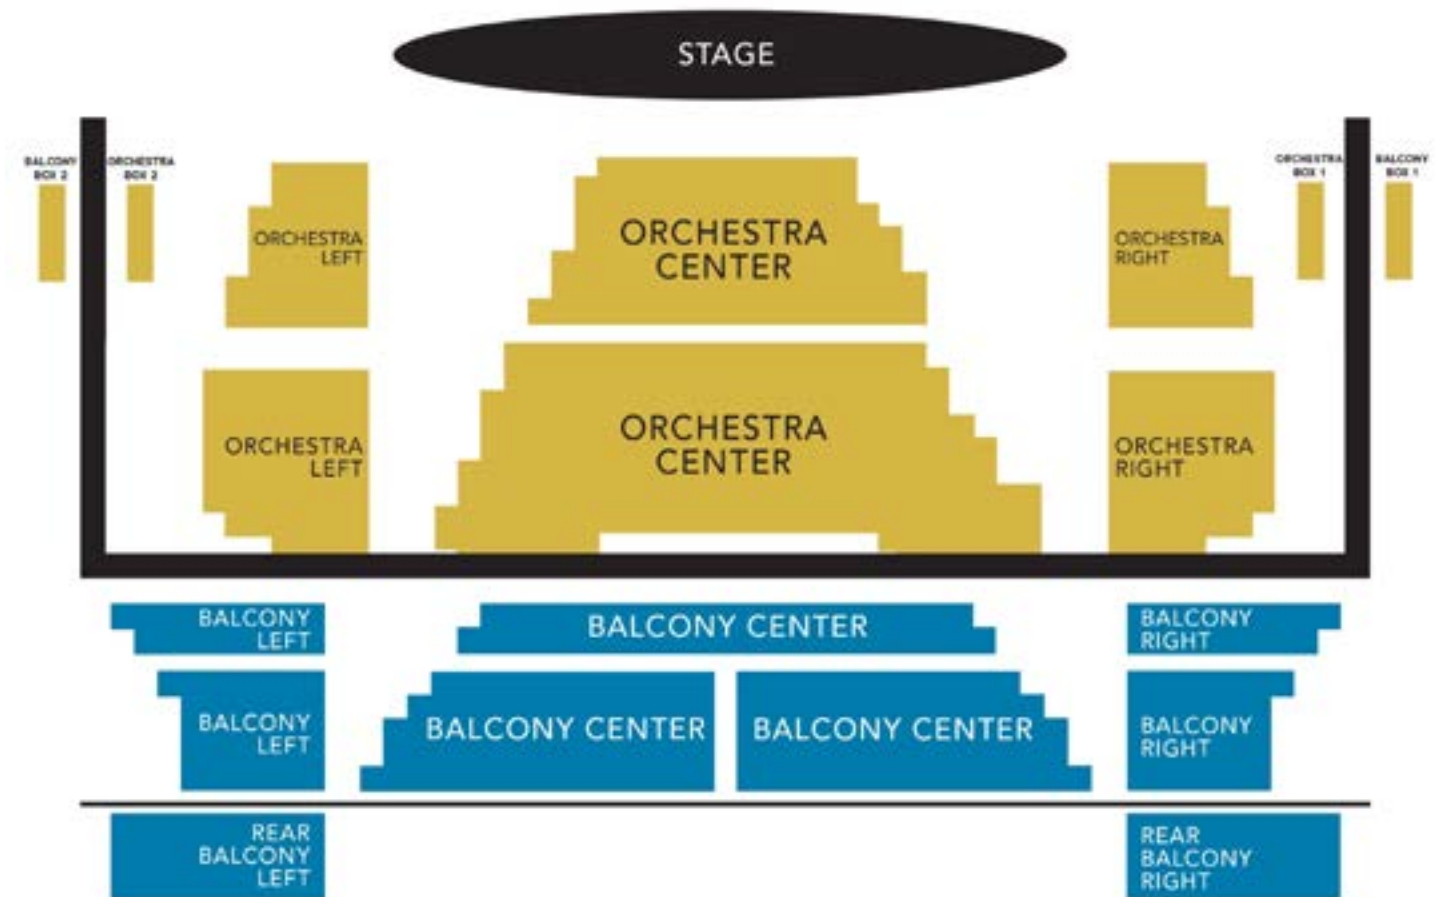

Building Layout | Seating Charts | Parking

BUILDING LAYOUT

FLOOR PLAN

SEATING CHART

CAPACITY: 761

MERCH

The merch alcove is located inside the main entrance of the theatre. Two, narrow, 6' x 18" tables are provided. One table placed inside the alcove along the wall, and one placed in front of the alcove. Due to limited space and means of egress, we recommend paring down merch when possible. All merchandise must fit inside the alcove.

PARKING

Parking | DOWNTOWN LACONIA

1. City Lot
2. 50 Church St Lot
3. Beacon St E. Garage
4. Beacon St E. Angeled Parking
5. Beacon St W. Angeled Parking

Load in and Tour Bus parking available on Canal Street next to the Theatre

TECH PACKAGE

Stage Specs | Load-In | Lighting | Audio
Power | Atmospherics | Sound Board

LOAD-IN

LOAD-IN PARKING ON CANAL STREET

6" LIFT FROM SIDEWALK TO LOAD-IN LEVEL
DOOR: 8' WIDE x 12' TALL

LOAD-IN

The Colonial Theatre is located in Downtown Laconia, about 10 miles from Interstate 93. This venue allows for east parking of bus/trailer, with a ground level push that always stays on grade to the stage. Load in access on Canal St.