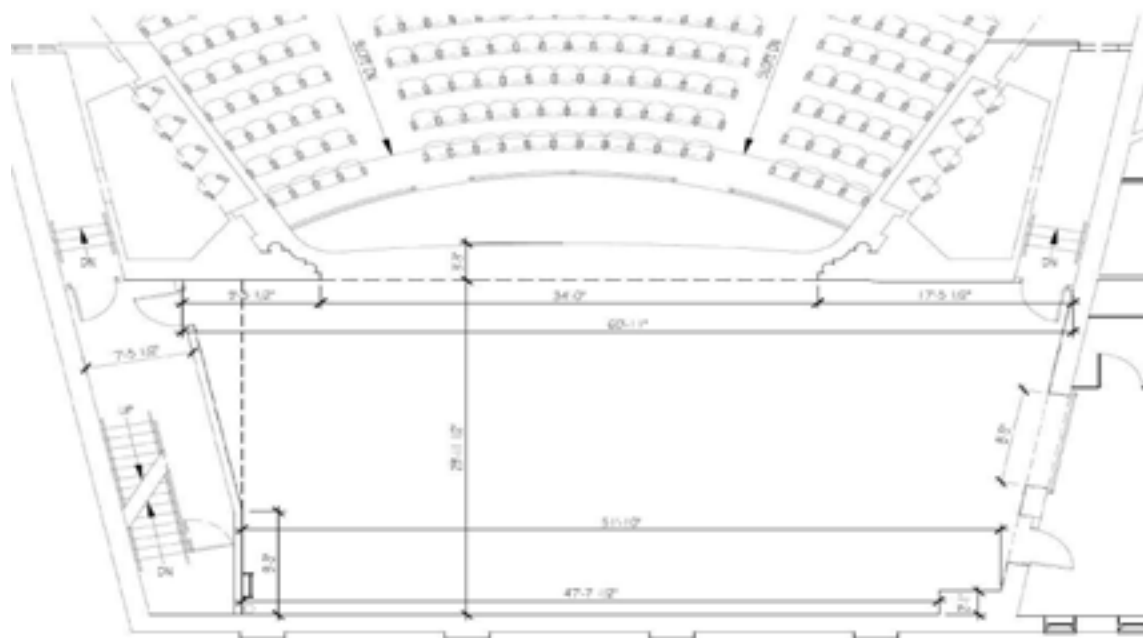

Building Layout | Seating Charts | Parking

BUILDING LAYOUT

FLOOR PLAN

SEATING CHART

CAPACITY: 761

MERCH

The merch alcove is located inside the main entrance of the theatre. Two, narrow, 6' x 18" tables are provided. One table placed inside the alcove along the wall, and one placed in front of the alcove. Due to limited space and means of egress, we recommend paring down merch when possible. All merchandise must fit inside the alcove.

60' PUSH DIRECTLY TO STAGE RIGHT

ROLL UP AT END OF HALL ON STAGE RIGHT

STAGE

STAGE SPECIFICATIONS

The stage is 34' wide at proscenium opening and x 30' deep.

STAGE LEFT

STAGE RIGHT

LIGHTING